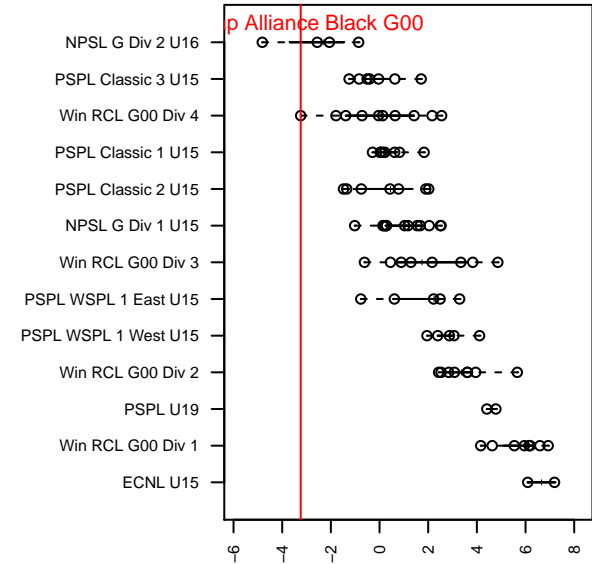

# Kitsap Alliance Black G00

Westsound FC  
 Silverdale, WA  
 G00 total strength=799  
 attack=1.03 defense=0.96  
 fall league = Win RCL G00 Div 4  
 notes= James 2014

alt names used:  
 Kitsap Alliance FC G00 B  
 KITSAP ALLIANCE FC GU15B ()  
 Kitsap Alliance FC G00 B

Venues played:  
 2015 Bigfoot Silver U15  
 2015 Win RCL G00 Div 4

**Kitsap Alliance Black G00**  
 Dots are actual minus expected GF (blue circles) and GA (red triangles).  
 Blue line is smoothed change in attack strength. Red is smoothed change in defense strength.

**attack and defense variance (black dot)  
relative to other teams  
and top 10 in region**

**attack and defense rating  
relative to others at age  
and all opponents in last 13 months**

**Performance relative to 13 month average**