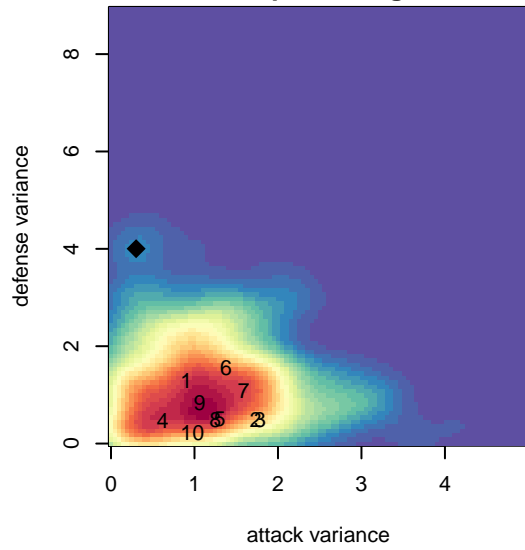

# Kitsap Alliance Black G00

Westsound FC  
 Silverdale, WA  
 G00 total strength=799  
 attack=1.03 defense=0.96  
 fall league = Win RCL G00 Div 4  
 notes= James 2014

alt names used:  
 Kitsap Alliance FC G00 B  
 KITSAP ALLIANCE FC GU15B ()  
 Kitsap Alliance FC G00 B

Venues played:  
 2015 Bigfoot Silver U15  
 2015 Win RCL G00 Div 4

**Kitsap Alliance Black G00**  
 Dots are actual minus expected GF (blue circles) and GA (red triangles).  
 Blue line is smoothed change in attack strength. Red is smoothed change in defense strength.

**attack and defense variance (black dot)  
relative to other teams  
and top 10 in region**

**attack and defense rating  
relative to others at age  
and all opponents in last 13 months**

**Performance relative to 13 month average**