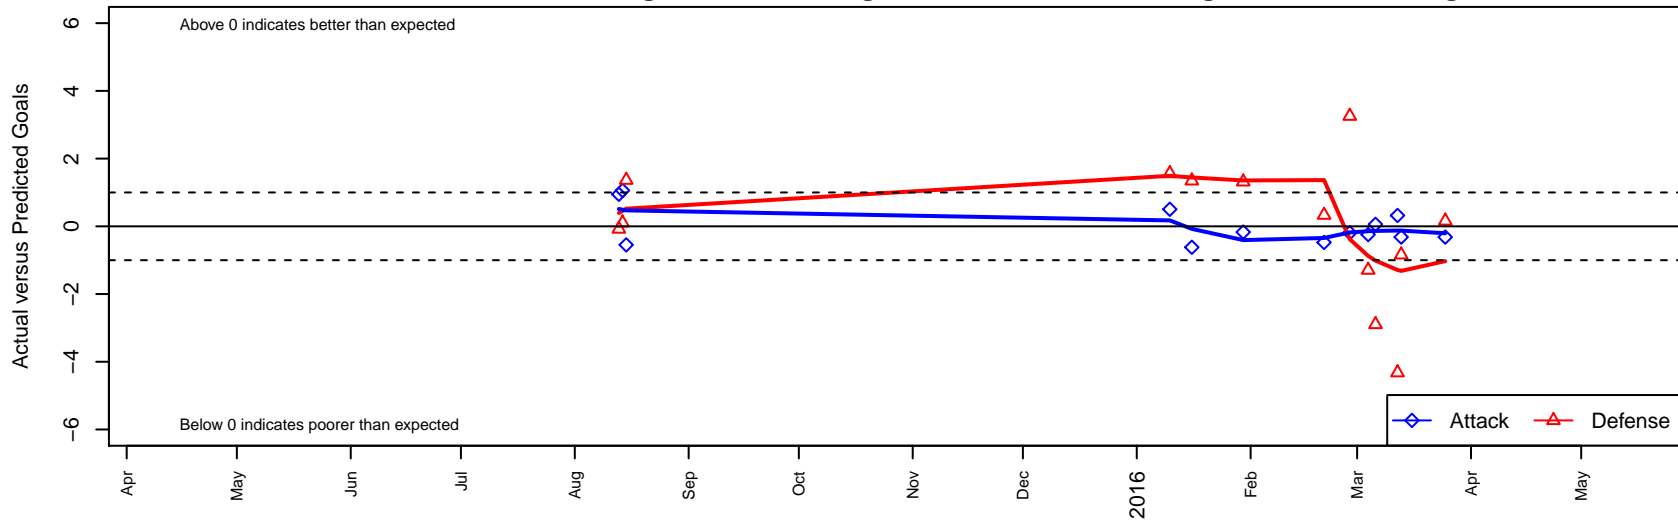

# Kitsap Alliance Black G00

Westsound FC  
 Silverdale, WA  
 G00 total strength=799  
 attack=1.03 defense=0.96  
 fall league = Win RCL G00 Div 4  
 notes= James 2014

alt names used:  
 Kitsap Alliance FC G00 B  
 KITSAP ALLIANCE FC GU15B ()  
 Kitsap Alliance FC G00 B

Venues played:  
 2015 Bigfoot Silver U15  
 2015 Win RCL G00 Div 4

**Kitsap Alliance Black G00**  
 Dots are actual minus expected GF (blue circles) and GA (red triangles).  
 Blue line is smoothed change in attack strength. Red is smoothed change in defense strength.

**attack and defense variance (black dot)  
relative to other teams  
and top 10 in region**

**attack and defense rating  
relative to others at age  
and all opponents in last 13 months**

**Performance relative to 13 month average**