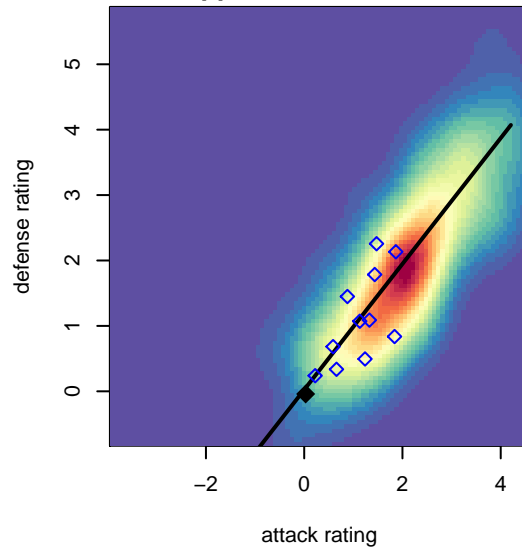

# Kitsap Alliance Black G00

Westsound FC  
 Silverdale, WA  
 G00 total strength=799  
 attack=1.03 defense=0.96  
 fall league = Win RCL G00 Div 4  
 notes= James 2014

alt names used:  
 Kitsap Alliance FC G00 B  
 KITSAP ALLIANCE FC GU15B ()  
 Kitsap Alliance FC G00 B

Venues played:  
 2015 Bigfoot Silver U15  
 2015 Win RCL G00 Div 4

**Kitsap Alliance Black G00**  
 Dots are actual minus expected GF (blue circles) and GA (red triangles).  
 Blue line is smoothed change in attack strength. Red is smoothed change in defense strength.

**attack and defense variance (black dot)  
relative to other teams  
and top 10 in region**

**attack and defense rating  
relative to others at age  
and all opponents in last 13 months**

**Performance relative to 13 month average**